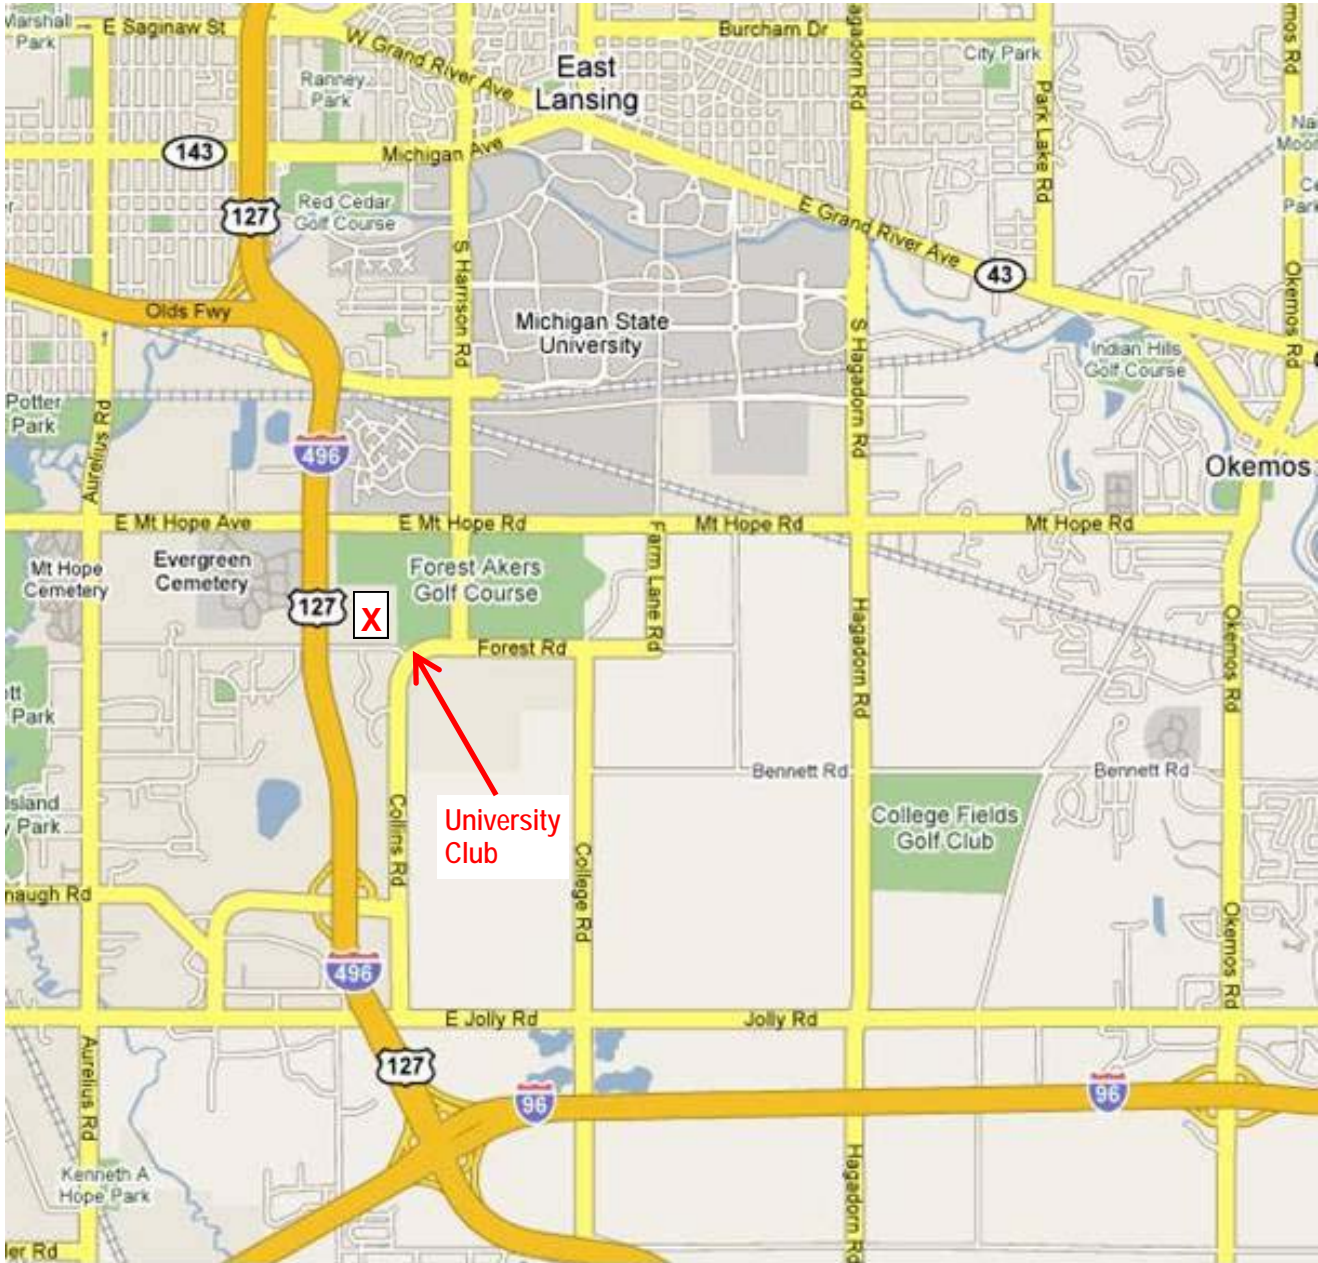

University Club of MSU • 3435 Forest Rd. Lansing, MI 48910 • Phone: 517-353-5111 • www.universityclubofmsu.org